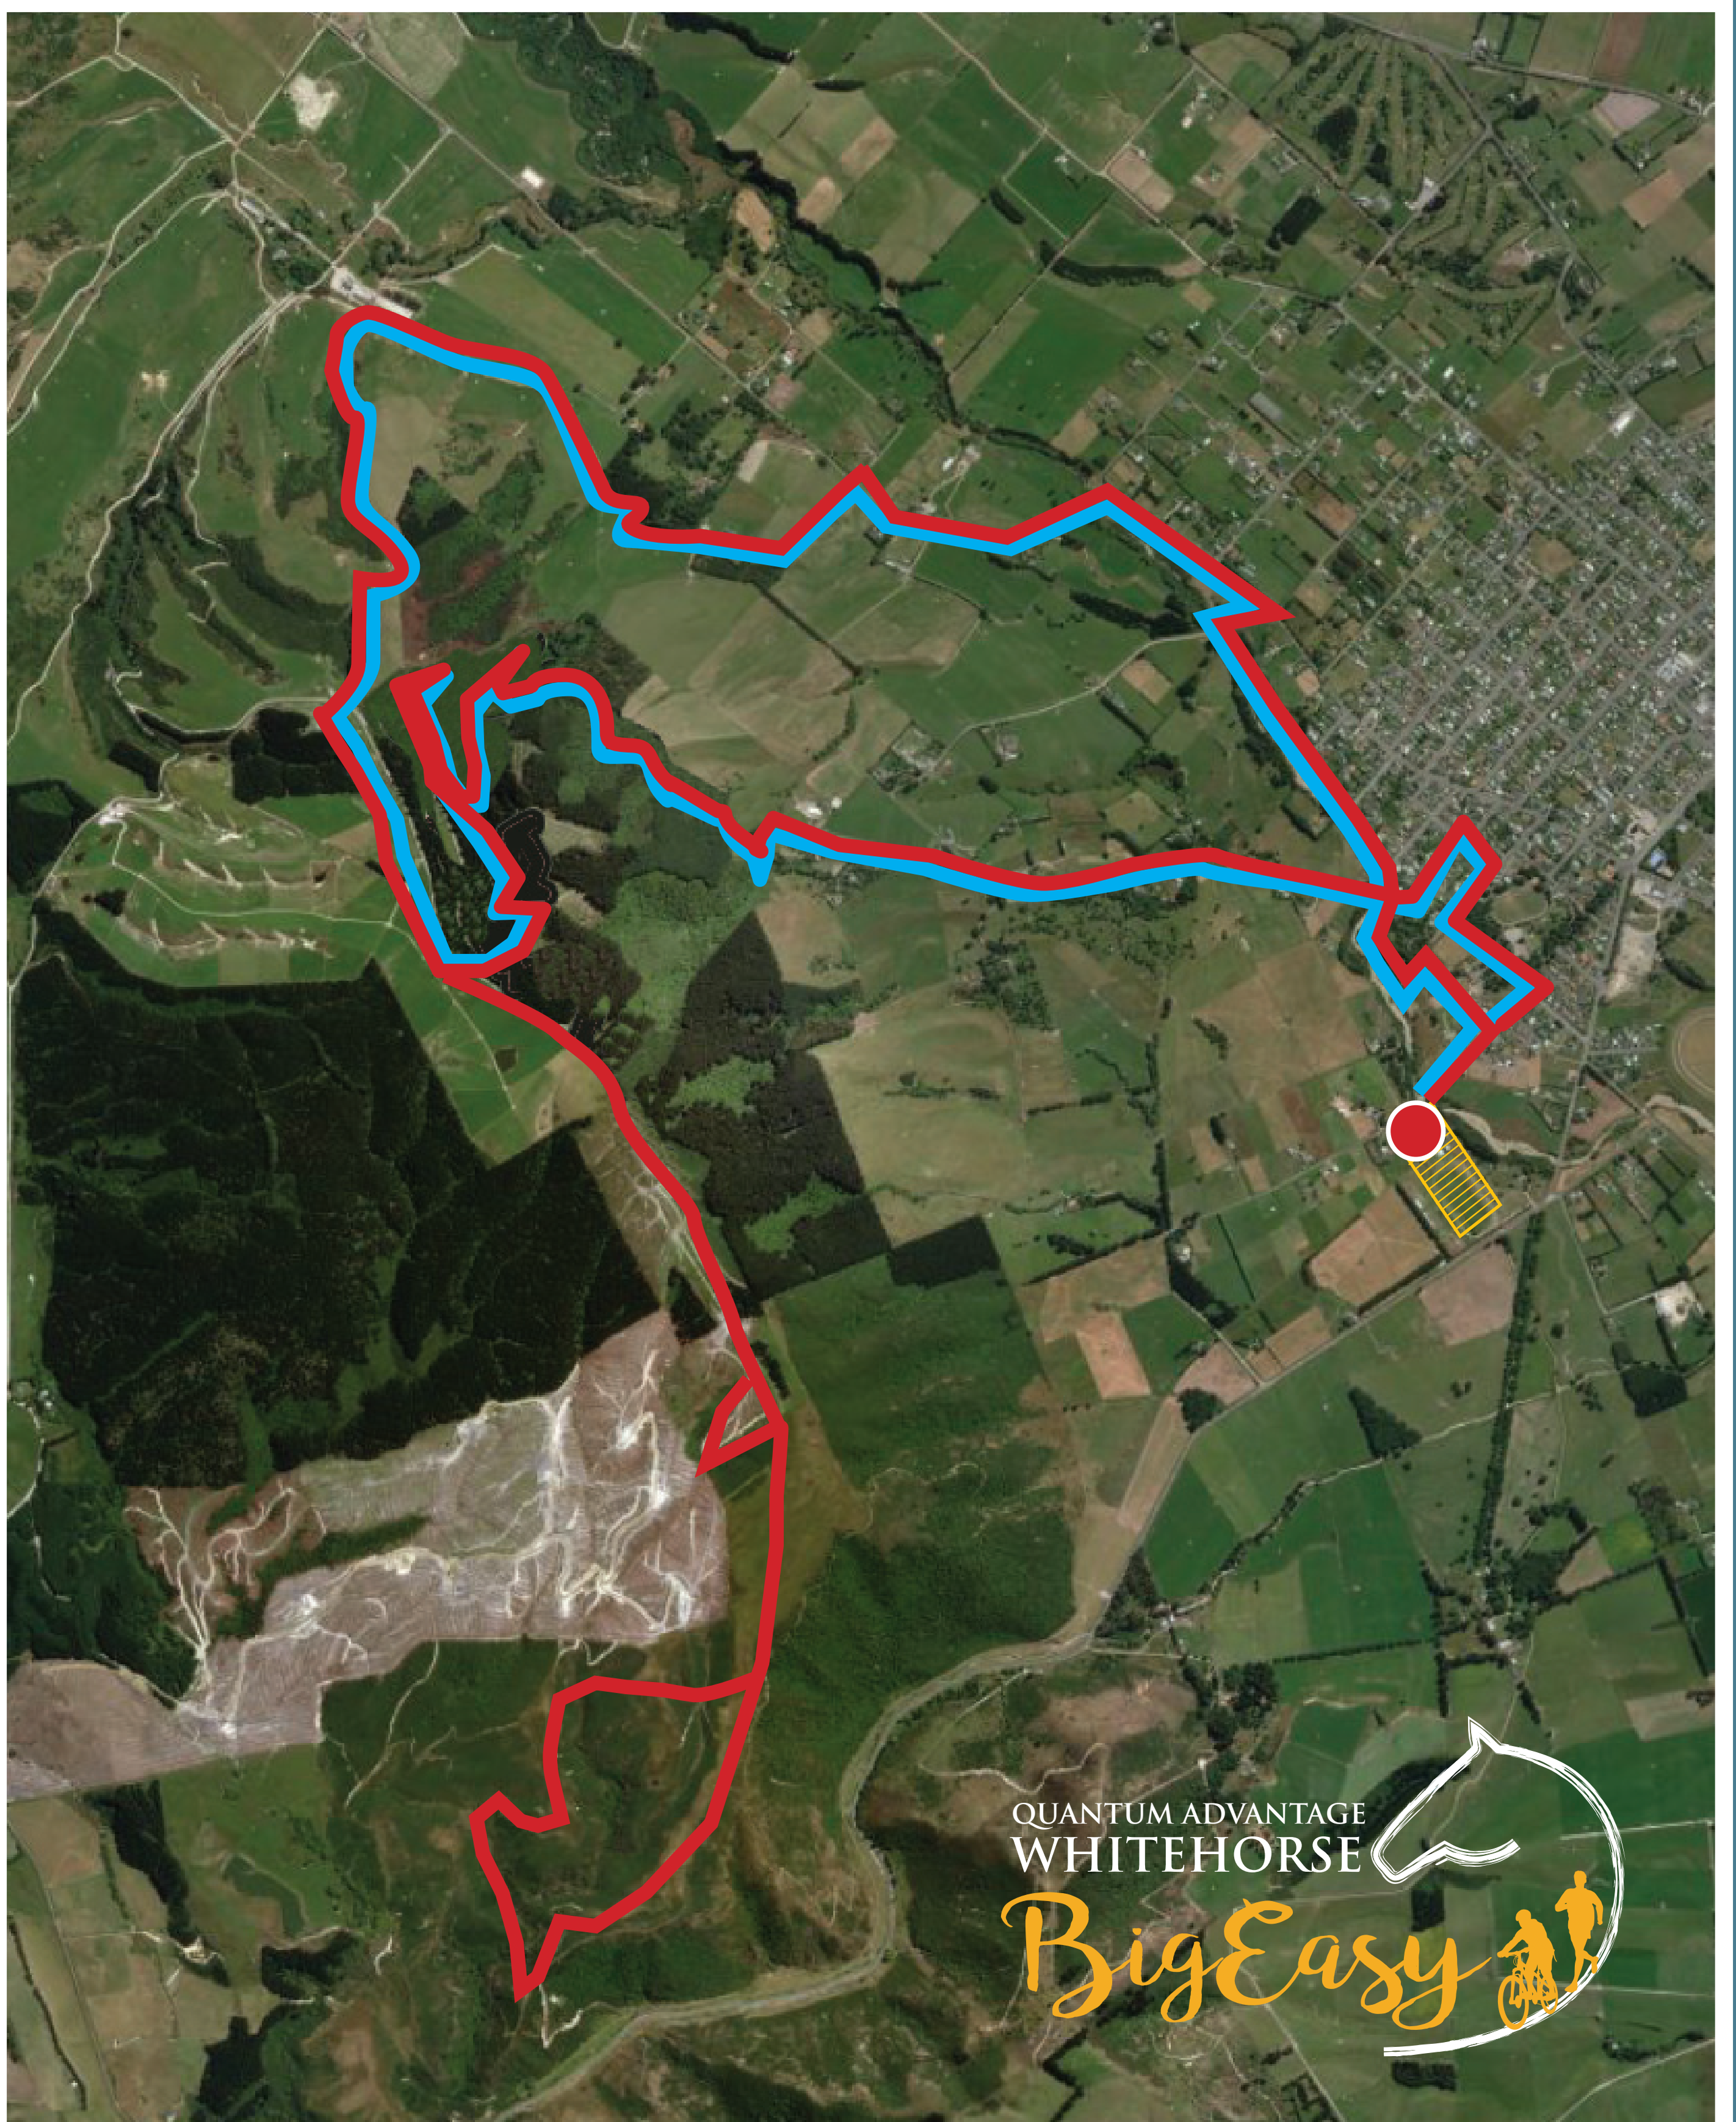

# MTB COURSES

25KM BIKE

13KM BIKE

START FINISH

A&P  
SHOWGROUNDS

quantum  
advantage

TAKE CARE & HAVE FUN!